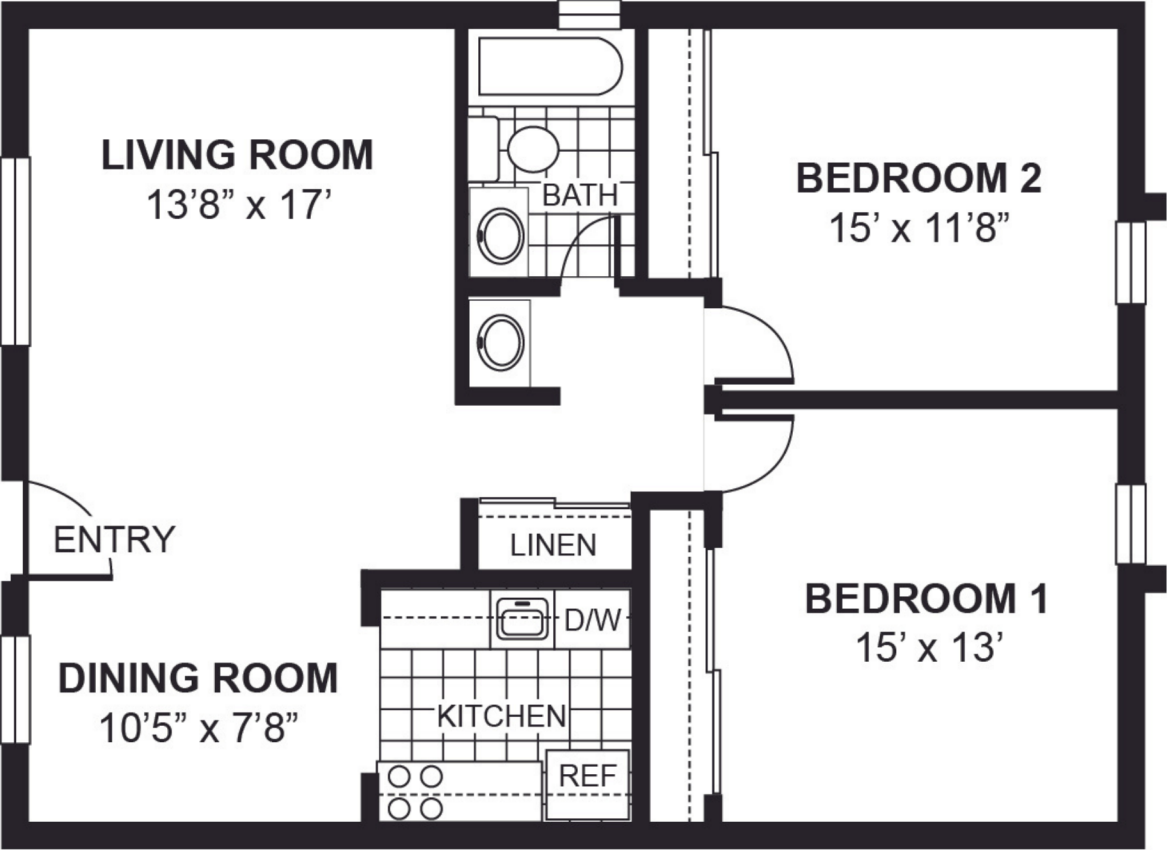

## Villa I

2 bed / 1 bath  
Extra Vanity  
898 square feet\*

## Villa IV

2 bed / 1 bath  
890 square feet\*

\*All square footage measurements are approximate.

# Grotto

Villa III

Deluxe

FELLOWSHIP SQUARE  
TUCSON

2 bed / 1 bath  
Extra Vanity  
890 square feet\*

\*All square footage measurements are approximate.