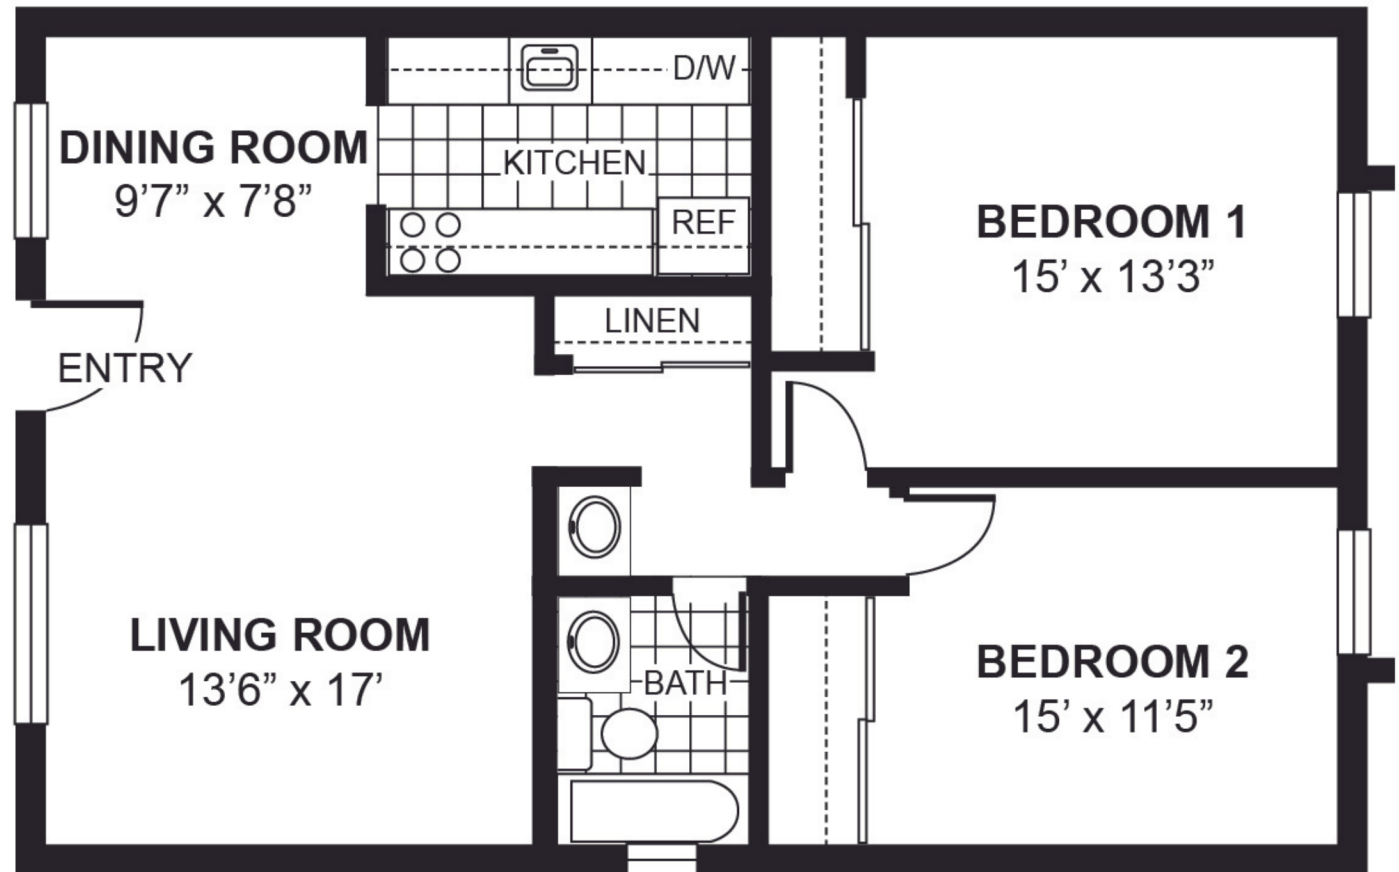

# Grotto

Villas I & IV  
Deluxe

FELLOWSHIP SQUARE  
TUCSON

## Villa I

2 bed / 1 bath  
Extra Vanity  
898 square feet\*

## Villa IV

2 bed / 1 bath  
890 square feet\*

\*All square footage measurements are approximate.

# Grotto

Villa III

Deluxe

FELLOWSHIP SQUARE  
TUCSON

2 bed / 1 bath  
Extra Vanity  
890 square feet\*

\*All square footage measurements are approximate.