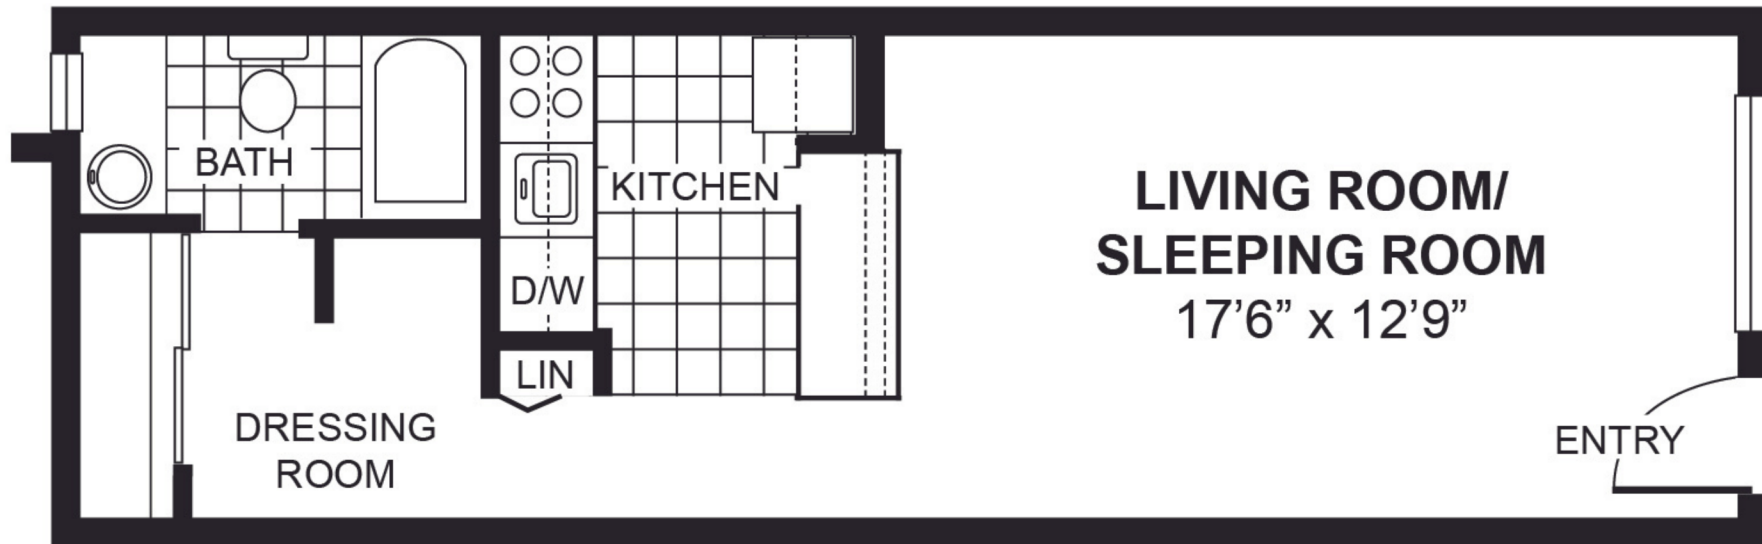

Malaga
Villa II East
Deluxe

Studio
470 square feet*

Villa II East Layout

**All square footage measurements are approximate.*

Malaga
Villa II West
Deluxe

Studio
470 square feet*

Villa II West Layout

**All square footage measurements are approximate.*