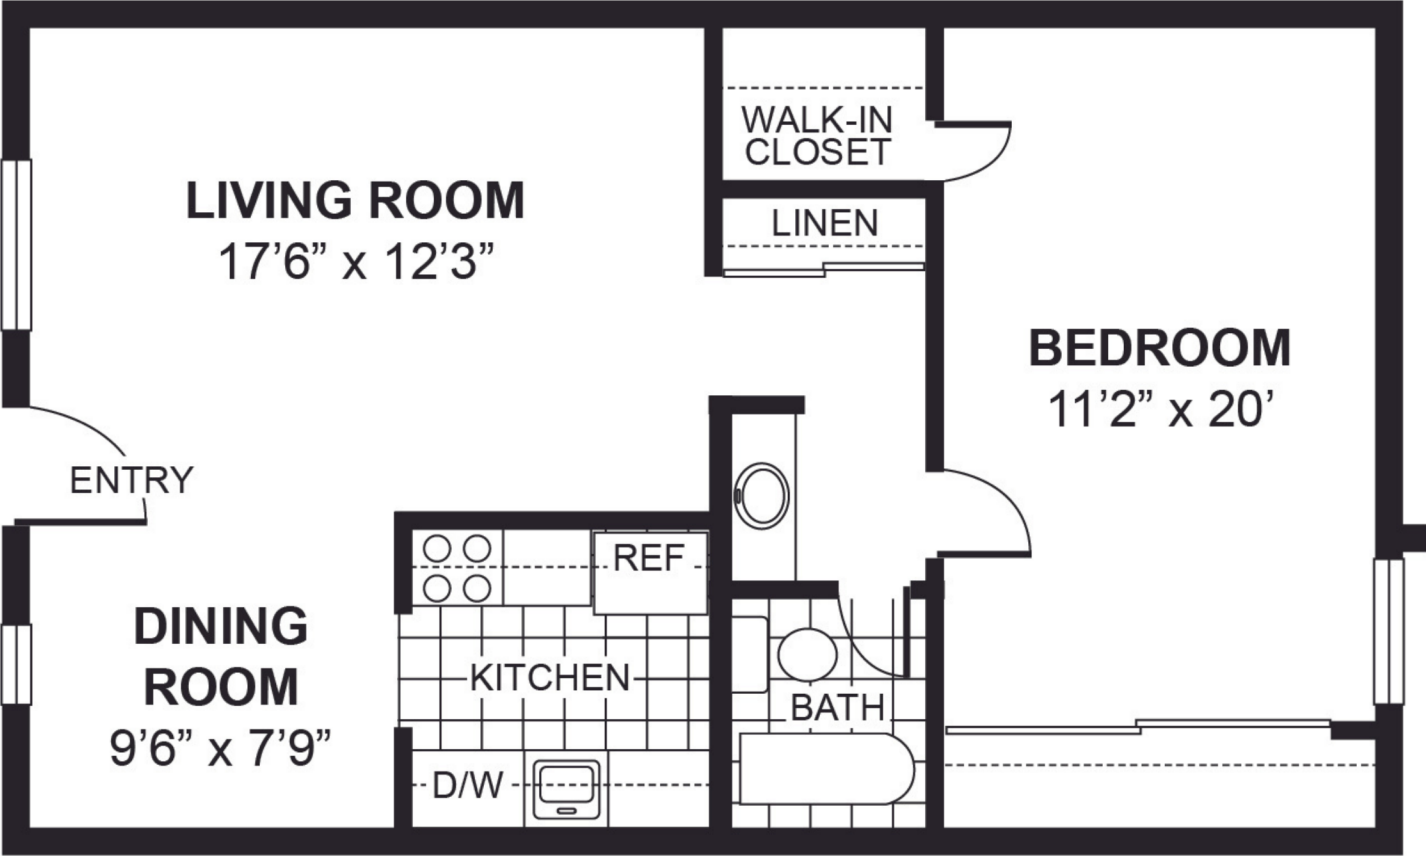

Seville - Large

Villas I, II & IV

FELLOWSHIP SQUARE
TUCSON

Villas I & II

1 bed / 1 bath
Walk-in closet
724 square feet*

Villa IV

1 bed / 1 bath
717 square feet*

*All square footage measurements are approximate.